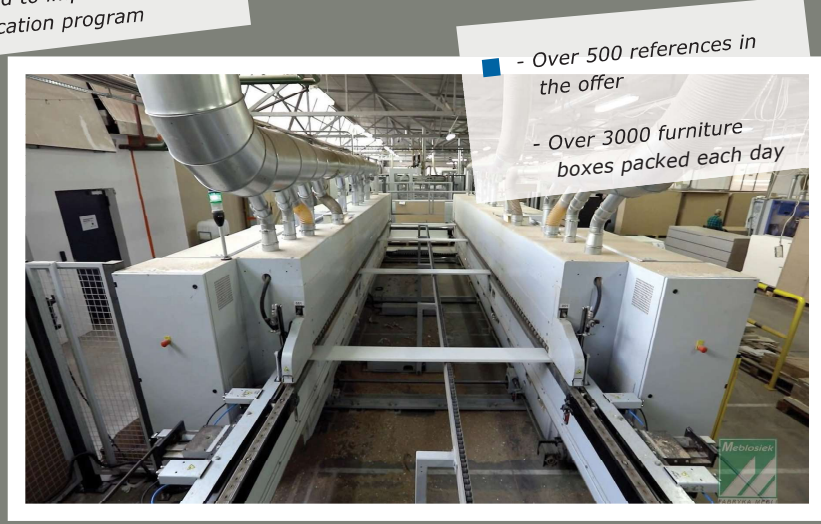

- Over 500 references in the offer
- Over 3000 furniture boxes packed each day