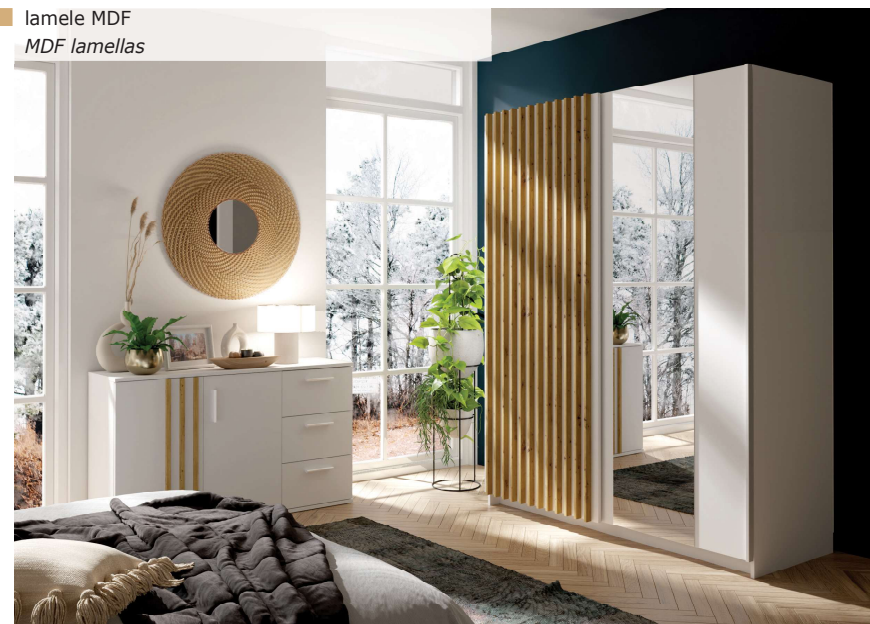

Toll

- dekor: biały / dąb artisan
  decor: white / artisan oak
- lamele MDF
  MDF lamellas