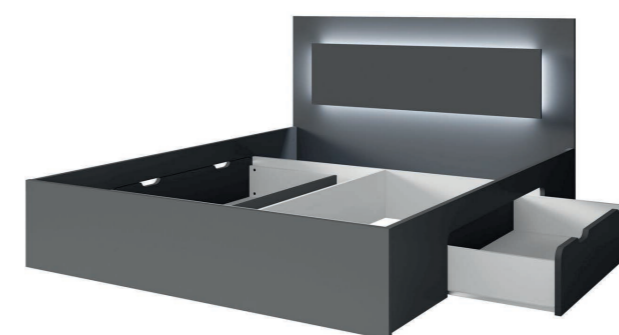

Bed frame with 2 drawers 140x200
LED lighting
145,6x100x204,4 cm

51 Rama łóża z 2 szufladami 160x200
oświetlenie LED

Bed frame with 2 drawers 160x200
LED lighting
165,6x100x204,5 cm

52 Rama łóża z 2 szufladami 180x200
oświetlenie LED

Bed frame with 2 drawers 180x200
LED lighting
185,6x100x204,4 cm