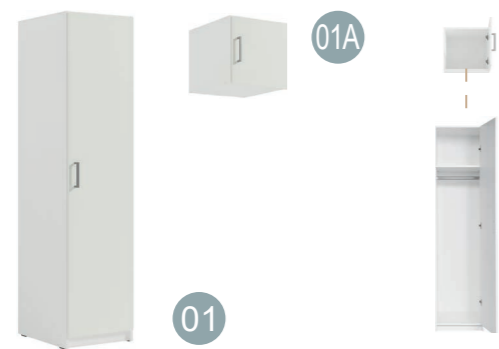

Tallin

biały / white