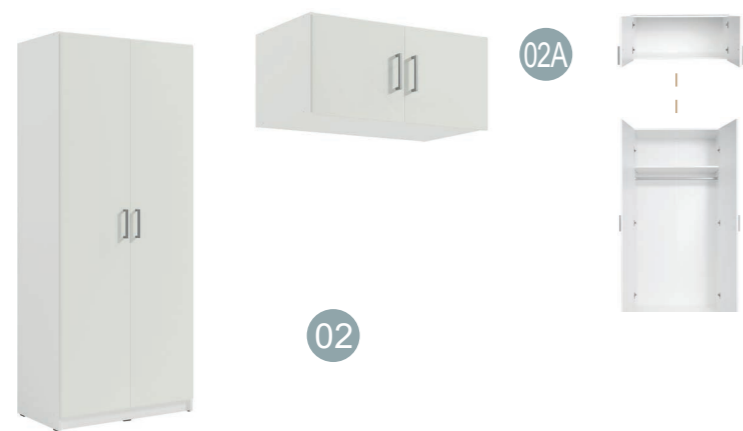

01A Nadstawka szafy 1D
Extension 1D
47x40x52 cm
01 Szafa 1D
Wardrobe 1D
47x197x52 cm

02A Nadstawka szafy 2D
Extension 2D
90,9x40x52 cm
02 Szafa 2D
Wardrobe 2D
90,9x197x52 cm